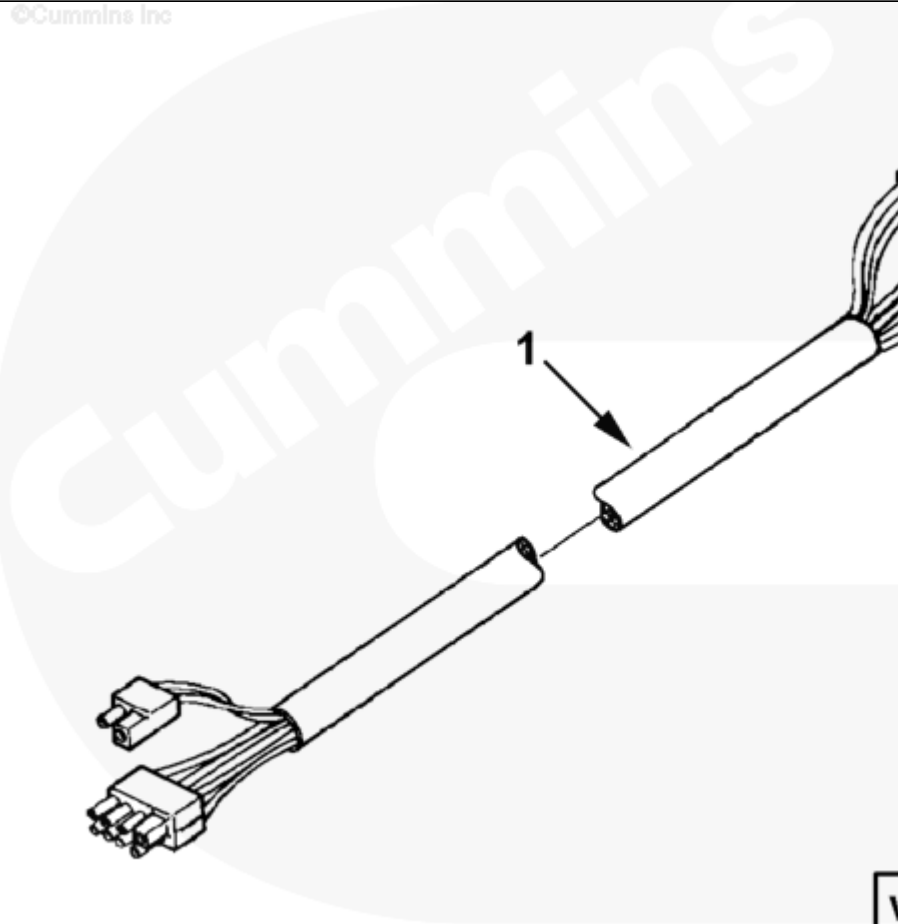

## Parts Catalog - Option Detail

Electronic Parts Catalog - Option Detail				
Option	Group	Graphic	Film Card	Date
EG9070	15.08	wr900ga	Z	25-NOV-91
<b>Engines</b>	6C8.3, C GAS PLUS CM556, G8.3, G8.3 CM558, GTA8.3 CM558, ISC CM2150, ISC CM554, ISC CM850, ISC8.3 CM2250, ISC8.3 G CM2180 C101, ISL CM2150, ISL CM554, ISL CM850, ISL G CM2180, ISL8.9 CM2150 L110, ISL8.9 CM2880 L112, ISL9 CM2150 SN, ISL9 CM2250, ISL9 CM2350 L101, ISL9 CM2350 L111, ISLE4 CM850, L GAS PLUS CM556, L8.9, L8.9 L121, L8.9G CMOH2.0 L125B, L9 CM2350 L116B, L9 CM2350 L119B, L9 CM2350 L120C, L9 CM2350 L123B, L9.3 L105, L9.5 L117, L9N CM2380 L124B, QSC8.3 CM2250, QSC8.3 CM2880 C102, QSC8.3 CM554, QSC8.3 CM850(CM2850), QSL9 CM2250, QSL9 CM2250 L115, QSL9 CM2350 L102, QSL9 CM2350 L107, QSL9 CM2350 L118, QSL9 CM2350 L122, QSL9 CM554, QSL9 CM850(CM2850), QSL9 G CM558, QSL9 M CM2250 L106, QSL9.3 CM2880 L113			

[SMALL](#) | [MEDIUM](#) | [LARGE](#)

Cart	Ref No	Part Number	Part Description	Required	Remarks
<a href="#">View My Cart</a>					
		EG9070	Engine Instrument Panel		

					Engine cylinders: 4/6
					Wiring Harness Provided: Yes
					Wiring Harness Length:
					20 Ft. Each
					Wiring Harness Qty: 1
<input type="checkbox"/>	1	<a href="#">3913600</a>	Wiring Harness	1	